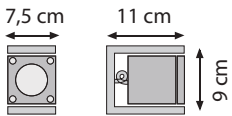

>>> ROTABILITY 270°

INSTALLATION OPTION

JUB5625	Connection Box IP68 - 3x4 mm ²			30 €
---------	---	--	--	------

QBG1D220EP	Q-BIC Floor - 1 Lamp Electropolished Stainless Steel	220V/GU10 - LED 5W / Flat Optic		290 €
QBG2D220EP	Q-BIC Floor - 2 Lamps Electropolished Stainless Steel	220V/GU10 - LED 5W / Flat Optic		480 €
QBW1D220EP	Q-BIC Wall - 1 Lamp Electropolished Stainless Steel	220V/GU10 - LED 5W / Flat Optic		290 €
QBW2D220EP	Q-BIC Wall - 2 Lamps Electropolished Stainless Steel	220V/GU10 - LED 5W / Flat Optic		480 €
QBWVD220EP	Q-BIC Wall - 1 Lamp Electropolished Stainless Steel	220V/GU10 - LED 5W / Flat Optic		285 €