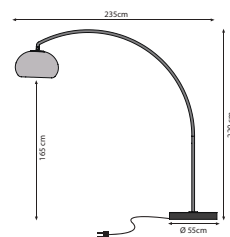

LOG

REF.	DESCRIPTION	LIGHT SOURCE	EUR excl VAT
LOG70	Log 70 cm Teak - POWERLED >>> ROTATABILITY 120°	LED - 5W - Driver 350mA incl. 350lm 2700K 100-240V 50/60Hz	455 €
INSTALLATION OPTION			
JUB5625	Connection Box IP68 - 3x4 mm²		32 €
LOGW	Log Wall Teak - POWERLED >>> ROTATABILITY 90°	LED - 5W - Driver 350mA incl. 350lm 2700K 100-240V 50/60Hz	265 €

PARKER

REF.	DESCRIPTION	LIGHT SOURCE	EUR excl VAT
PRKW	Parker Wall Antique Brass POWERLED	LED - 5,8W - Driver 500mA incl. 540lm 3000K 100-240V 50/60Hz	565 €
PRKF	Parker Flood Antique Brass + plug POWERLED (granite base incl.)	LED - 8,3W - Driver 750mA incl. 720lm 3000K 100-240V 50/60Hz	1045 €
PRKP	Parker Path Antique Brass + plug POWERLED (spike incl.)	LED - 8,3W - Driver 750mA incl. 720lm 3000K 100-240V 50/60Hz	795 €

GLOW

REF.	DESCRIPTION	LIGHT SOURCE	EUR excl VAT
GLW	Glow - Floor Lamp Aluminum White + Teak + PE shade	LED - 6W - 700lm 2700K 100-240V 50/60Hz	1280 €

3D

REF.	DESCRIPTION	RECOMMENDED LIGHT SOURCE	EUR excl VAT
3D	3D Floor Lamp Alu Powder Coated White - Shade in 3D in washable Fabric	220V/E27 - LED / FLUO max 11W	1145 €
033DBALLAST	Granite Ballast 8Kg Ø40cm		95 €

60T

REF.	DESCRIPTION	RECOMMENDED LIGHT SOURCE	EUR excl VAT
60T	60T Big Standing Lamp Stainless Steel - Electropolished Granite Base	220V/E27 - LED / FLUO globe max 20W	1095 €

CLUB

REF.	DESCRIPTION	RECOMMENDED LIGHT SOURCE	EUR excl VAT
CLB	Club Floor Lamp Teak / Stainless Steel - EP Beige Shade	220V/E27 - LED / FLUO max 11W	1145 €
LIGHT SOURCE			
CLBAM	Club Floor Lamp Teak / Stainless Steel - EP - LED version Amber Shade	LED - 4W - Driver incl. 700lm 2700K 100-240V 50/60Hz	1250 €