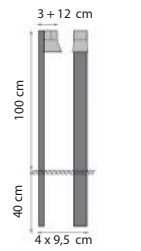

BEACON

REF.	DESCRIPTION	LIGHT SOURCE	EUR excl VAT
BCNWW	Beacon Wall - Teak - Porcelain WHITE	LED - 3W - Driver incl. 450lm / 2700K 100-240V 50/60Hz	380 €
BCNWB	Beacon Wall - Teak - Porcelain BLACK	LED - 3W - Driver incl. 450lm / 2700K 100-240V 50/60Hz	380 €
BCN140W	Beacon - Teak - Porcelain WHITE	LED - 3W - Driver incl. 450lm / 2700K 100-240V 50/60Hz	555 €
BCN140B	Beacon - Teak - Porcelain BLACK	LED - 3W - Driver incl. 450lm / 2700K 100-240V 50/60Hz	555 €
INSTALLATION OPTION			
JUB5625	Connection Box IP68 - 3x4 mm²		32 €

BEAMY

REF.	DESCRIPTION	RECOMMENDED LIGHT SOURCE	EUR excl VAT
BMYW220	Beamy Wall Antique Brass	220V / GU10-LED 5 W / Flat Optic	135 €
BMYZ220	Beamy Wall Zinc	220V / GU10-LED 5 W / Flat Optic	135 €
BMY100220	Beamy 100 cm Teak Antique Brass	220V / GU10-LED 5 W / Flat Optic	295 €
BMY100Z220	Beamy 100 cm Zinc	220V / GU10-LED 5 W / Flat Optic	295 €
INSTALLATION OPTION			
JUB5625	Connection Box IP68 - 3x4 mm²		32 €

WALLY

REF.	DESCRIPTION	RECOMMENDED LIGHT SOURCE	EUR excl VAT
WAL1D220	Wally Wall Antique Brass	220V / GU10-LED 5 W / Flat Optic	120 €

OMEGA

REF.	DESCRIPTION	RECOMMENDED LIGHT SOURCE	EUR excl VAT
OMG1D220EP	Omega Down Lighter Electropolished Stainless Steel	220V / GU10-LED 5 W / Flat Optic	225 €
OMG2D220EP	Omega Up & Down Lighter Electropolished Stainless Steel	220V / GU10-LED 5 W / Flat Optic	350 €

ZINK

REF.	DESCRIPTION	LIGHT SOURCE	EUR excl VAT
ZINKW	Zinc Downlight - POWERLED	LED - 5W - Driver 350mA incl. 250lm 100-240V 50-60Hz	195 €

PRATO

REF.	DESCRIPTION	LIGHT SOURCE	EUR excl VAT
PRTWW	Prato Wall Aluminum Powder Coated White	LED - 5,8W - Driver 500mA incl. 540lm 3000K 100-240V 50/60Hz	335 €
PRTWA	Prato Wall Aluminum Powder Coated Anthracite	LED - 5,8W - Driver 500mA incl. 540lm 3000K 100-240V 50/60Hz	335 €
PRTWS	Prato Wall Aluminum Powder Coated Sand	LED - 5,8W - Driver 500mA incl. 540lm 3000K 100-240V 50/60Hz	335 €