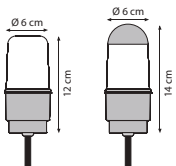

ACCESSOIRES

NOT INCLUDED IN THE PRICES OF THE FIXTURES

REF.	DESCRIPTION	FITTING - BULB	EUR excl VAT
LIGB	Stainless Steel Spike: LIG / NOR / LUF / REC / ELL / IRN		38 €
LBN	Stainless Steel Spike: NOC / CBR / QB30 / QB60 / TWIN		32 €
LBQ	Stainless Steel Spike: QBG1D220EP / QBG2D220EP / QBWVD220EP		32 €
LBNPT	Stainless Steel Spike: NPT		42 €
LBD	Galvanised Steel Spike: DOMEM / DOME F		58 €
LBL	Stainless Steel Spike: LOG		50 €
LBR	Galvanised Stell Spike: RUS		37 €
BL360	Perforated Screen 360° Stainless Steel		19 €
BL180	Perforated Screen 180° Stainless Steel		19 €
BINLS	LED insert for new or replacement fixtures	LED 8,5W - 470lm 3000K 230V 50Hz	80 €
BIN2	E27 Lamp Holder: CLB / LPL180 / LIG / ELL / REC / NOR / IRN / RUS / NPT (order the BIN2 LUF and the color (A-Z)	220V/E27 - LED/FLUO max 11W	25 €
BIN4	E27 Lamp Holder: NOC	220V/E27 - LED/FLUO max 11W	35 €
BINHHV1	Halogen Lamp Housing (high voltage): ELL / IRN / RUS / NOR / REC / NPT / LIG	220V/G9 - LED/HALO 25W	42 €