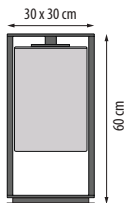

REF.	DESCRIPTION	LIGHT SOURCE	EUR excl VAT
DOMEGTBCL	Alu Powder Coated Black - Hand Made Clear Glass	INCLUDED Decorative Bulb	CE IP43 A-G 650 €
DOMEGTBSM	Alu Powder Coated Black - Hand Made Smoke Glass	INCLUDED Decorative Bulb	CE IP43 A-G 695 €
DOMEGTBAM	Alu Powder Coated Black - Hand Made Amber Glass	INCLUDED Decorative Bulb	CE IP43 A-G 695 €
DOMEGTWCL	Alu Powder Coated White - Hand Made Clear Glass	INCLUDED Decorative Bulb	CE IP43 A-G 650 €
DOMEGTWSM	Alu Powder Coated White - Hand Made Smoke Glass	INCLUDED Decorative Bulb	CE IP43 A-G 695 €
DOMEGTWAM	Alu Powder Coated White - Hand Made Amber Glass	INCLUDED Decorative Bulb	CE IP43 A-G 695 €

INSTALLATION OPTION

JUB5625	Connection Box Ip68 - 3x4 mm²		CE IP68 32 €