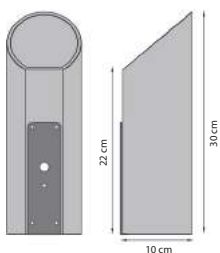

MOSO WALL UP

REF.	DESCRIPTION	LIGHT SOURCE	EUR excl VAT
MSOWUW	Moso Wall Up - Porcelain WHITE + adjustable Beam	LED - 3W - Driver incl. 450lm / 2700K 100-240V 50/60Hz	250 €
MSOWUB	Moso Wall Up - Porcelain BLACK + adjustable Beam	LED - 3W - Driver incl. 450lm / 2700K 100-240V 50/60Hz	250 €
MSOWUNB	Moso Wall Up - Porcelain NIGHT BLUE + adjustable Beam	LED - 3W - Driver incl. 450lm / 2700K 100-240V 50/60Hz	250 €