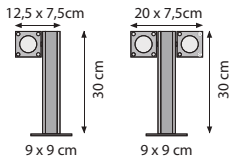

Q-BIC

REF.	DESCRIPTION	RECOMMENDED LIGHT SOURCE		EUR excl VAT
QB301D220EP	Q-BIC 30 cm - 1 Lamp Electropolished Stainless Steel	220V/GU10 - LED 5W / Flat Optic		360 €
QB302D220EP	Q-BIC 30 cm - 2 Lamps Electropolished Stainless Steel	220V/GU10 - LED 5W / Flat Optic		535 €
QB601D220EP	Q-BIC 60 cm - 1 Lamp Electropolished Stainless Steel	220V/GU10 - LED 5W / Flat Optic		485 €
QB602D220EP	Q-BIC 60 cm - 2 Lamps Electropolished Stainless Steel	220V/GU10 - LED 5W / Flat Optic		650 €

>>> ROTABILITY 270°

INSTALLATION OPTION

JUB5625	Connection Box IP68 - 3x4 mm²			30 €