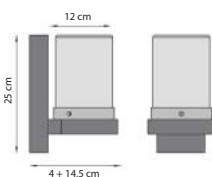

CLOCHE WALL

REF.	DESCRIPTION	LIGHT SOURCE	EUR excl VAT
CLOW	Cloche Wall - Teak Wood Hand made clear glass	Decorative LED filament Bulb incl. 220V / E27 - 300lm / 2200K	295 €