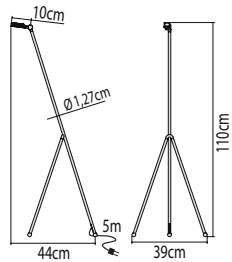

SPIKY

REF.	DESCRIPTION	LIGHT SOURCE	EUR excl VAT
SPK	Spiky 10 x 100 cm Antique Brass POWERLED	LED - 5W - 350lm 2700K 100-240V 50/60Hz	245 €
SPKG	Spiky 10 x 40 cm Antique Brass POWERLED	LED - 5W - 350lm 2700K 100-240V 50/60Hz	235 €
REQUIRED			
LEDCONKIT	IP68 LED Driver 350mA 9W 100-240V 50-60Hz DR1 + Connection box JUB5625 + Junction Box JUB5630		89 €
OR			
DR1	IP68 LED Driver 350mA 9W 100-240V 50-60Hz		37 €

SPIKY LOUNGE

REF.	DESCRIPTION	LIGHT SOURCE	EUR excl VAT
SPL	Spiky Floor Lamp Antique Brass POWERLED	LED - 5W - Driver 350mA incl. 350lm 2700K 100-240V 50/60Hz	595 €

BULLET

REF.	DESCRIPTION	RECOMMENDED LIGHT SOURCE	EUR excl VAT
BLT220	Bullet Zinc - ADJUSTABLE 8x13 x H.110cm	220V/GU10 - LED 5W / Flat Optic	265 €
BLTG220	Bullet Zinc - SPIKE 8x13 x H.40cm	220V/GU10 - LED 5W / Flat Optic	225 €
INSTALLATION OPTION			
JUB5625	Connection Box IP68 - 3x4 mm²		32 €
LIGHT SOURCE			
BLTLA	Bullet Antique Brass - adjustable 8x13 x H.110cm	LED - 3W - Driver incl. 450lm / 2700K 100-240V 50/60Hz	395 €

TWIN

REF.	DESCRIPTION	LIGHT SOURCE	EUR excl VAT
TWIN70G	Twin 70 cm Corian Grey POWERLED	LED - 5W - Driver 350mA incl. 350lm 100-240V 50/60Hz	595 €
TWIN70W	Twin 70 cm Corian White POWERLED	LED - 5W - Driver 350mA incl. 350lm 100-240V 50/60Hz	595 €
TWINWG	Twin Wall Corian Grey POWERLED	LED - 5W - Driver 350mA incl. 350lm 100-240V 50/60Hz	265 €
TWINWW	Twin Wall Corian White POWERLED	LED - 5W - Driver 350mA incl. 350lm 100-240V 50/60Hz	265 €
TWINUG	Twin Up or Down Corian Grey POWERLED	LED - 5W - Driver 350mA incl. 350lm 100-240V 50/60Hz	315 €
TWINUW	Twin Up or Down Corian White POWERLED	LED - 5W - Driver 350mA incl. 350lm 100-240V 50/60Hz	315 €