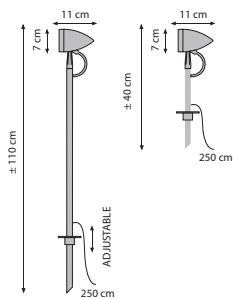

BULLET

REF.	DESCRIPTION	RECOMMENDED LIGHT SOURCE	EUR excl VAT
BLT220	Bullet Zinc - ADJUSTABLE 8x13 x H.110cm	220V/GU10 - LED 5W / Flat Optic	265 €
BLTG220	Bullet Zinc - SPIKE 8x13 x H.40cm	220V/GU10 - LED 5W / Flat Optic	225 €
INSTALLATION OPTION			
JUB5625	Connection Box IP68 - 3x4 mm²		32 €
LIGHT SOURCE			
BLTLA	Bullet Antique Brass - adjustable 8x13 x H.110cm	LED - 3W - Driver incl. 450lm / 2700K 100-240V 50/60Hz	395 €