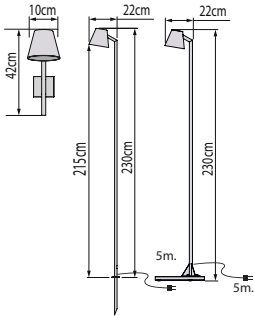

LOG

REF.	DESCRIPTION	LIGHT SOURCE	EUR excl VAT
LOG70	Log 70 cm Teak - POWERLED >>> ROTATABILITY 120°	LED - 5W - Driver 350mA incl. 350lm 2700K 100-240V 50/60Hz	455 €
INSTALLATION OPTION			
JUB5625	Connection Box IP68 - 3x4 mm²		32 €
LOGW	Log Wall Teak - POWERLED >>> ROTATABILITY 90°	LED - 5W - Driver 350mA incl. 350lm 2700K 100-240V 50/60Hz	265 €

PARKER

REF.	DESCRIPTION	LIGHT SOURCE	EUR excl VAT
PRKW	Parker Wall Antique Brass POWERLED	LED - 5,8W - Driver 500mA incl. 540lm 3000K 100-240V 50/60Hz	565 €
PRKF	Parker Flood Antique Brass + plug POWERLED (granite base incl.)	LED - 8,3W - Driver 750mA incl. 720lm 3000K 100-240V 50/60Hz	1045 €
PRKP	Parker Path Antique Brass + plug POWERLED (spike incl.)	LED - 8,3W - Driver 750mA incl. 720lm 3000K 100-240V 50/60Hz	795 €

GLOW

REF.	DESCRIPTION	LIGHT SOURCE	EUR excl VAT
GLW	Glow - Floor Lamp Aluminum White + Teak + PE shade	LED - 6W - 700lm 2700K 100-240V 50/60Hz	1280 €

3D

REF.	DESCRIPTION	RECOMMENDED LIGHT SOURCE	EUR excl VAT
3D	3D Floor Lamp Alu Powder Coated White - Shade in 3D in washable Fabric	220V/E27 - LED / FLUO max 11W	1145 €
033DBALLAST	Granite Ballast 8Kg Ø40cm		95 €

60T

REF.	DESCRIPTION	RECOMMENDED LIGHT SOURCE	EUR excl VAT
60T	60T Big Standing Lamp Stainless Steel - Electropolished Granite Base	220V/E27 - LED / FLUO globe max 20W	1095 €

CLUB

REF.	DESCRIPTION	RECOMMENDED LIGHT SOURCE	EUR excl VAT
CLB	Club Floor Lamp Teak / Stainless Steel - EP Beige Shade	220V/E27 - LED / FLUO max 11W	1145 €
LIGHT SOURCE			
CLBAM	Club Floor Lamp Teak / Stainless Steel - EP - LED version Amber Shade	LED - 4W - Driver incl. 700lm 2700K 100-240V 50/60Hz	1250 €