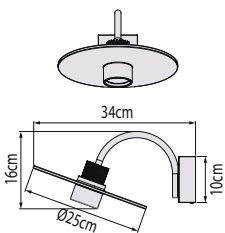

BEACON

REF.	DESCRIPTION	LIGHT SOURCE	EUR excl VAT
BCNWW	Beacon Wall - Teak - Porcelain WHITE	LED - 3W - Driver incl. 450lm / 2700K 100-240V 50/60Hz	380 €
BCNWB	Beacon Wall - Teak - Porcelain BLACK	LED - 3W - Driver incl. 450lm / 2700K 100-240V 50/60Hz	380 €
BCN140W	Beacon - Teak - Porcelain WHITE	LED - 3W - Driver incl. 450lm / 2700K 100-240V 50/60Hz	555 €
BCN140B	Beacon - Teak - Porcelain BLACK	LED - 3W - Driver incl. 450lm / 2700K 100-240V 50/60Hz	555 €
INSTALLATION OPTION			
JUB5625	Connection Box IP68 - 3x4 mm²		32 €

BEAMY

REF.	DESCRIPTION	RECOMMENDED LIGHT SOURCE	EUR excl VAT
BMYW220	Beamy Wall Antique Brass	220V / GU10-LED 5 W / Flat Optic	135 €
BMYZ220	Beamy Wall Zinc	220V / GU10-LED 5 W / Flat Optic	135 €
BMY100220	Beamy 100 cm Teak Antique Brass	220V / GU10-LED 5 W / Flat Optic	295 €
BMY100Z220	Beamy 100 cm Zinc	220V / GU10-LED 5 W / Flat Optic	295 €
INSTALLATION OPTION			
JUB5625	Connection Box IP68 - 3x4 mm²		32 €

WALLY

REF.	DESCRIPTION	RECOMMENDED LIGHT SOURCE	EUR excl VAT
WAL1D220	Wally Wall Antique Brass	220V / GU10-LED 5 W / Flat Optic	120 €

OMEGA

REF.	DESCRIPTION	RECOMMENDED LIGHT SOURCE	EUR excl VAT
OMG1D220EP	Omega Down Lighter Electropolished Stainless Steel	220V / GU10-LED 5 W / Flat Optic	225 €
OMG2D220EP	Omega Up & Down Lighter Electropolished Stainless Steel	220V / GU10-LED 5 W / Flat Optic	350 €

ZINK

REF.	DESCRIPTION	LIGHT SOURCE	EUR excl VAT
ZINKW	Zinc Downlight - POWERLED	LED - 5W - Driver 350mA incl. 250lm 100-240V 50-60Hz	195 €

PRATO

REF.	DESCRIPTION	LIGHT SOURCE	EUR excl VAT
PRTWW	Prato Wall Aluminum Powder Coated White	LED - 5,8W - Driver 500mA incl. 540lm 3000K 100-240V 50/60Hz	335 €
PRTWA	Prato Wall Aluminum Powder Coated Anthracite	LED - 5,8W - Driver 500mA incl. 540lm 3000K 100-240V 50/60Hz	335 €
PRTWS	Prato Wall Aluminum Powder Coated Sand	LED - 5,8W - Driver 500mA incl. 540lm 3000K 100-240V 50/60Hz	335 €