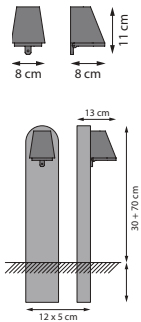

BEACON

REF.	DESCRIPTION	LIGHT SOURCE	EUR excl VAT
BCNWW	Beacon Wall - Teak - Porcelain WHITE	LED - 3W - Driver incl. 450lm / 2700K 100-240V 50/60Hz	380 €
BCNWB	Beacon Wall - Teak - Porcelain BLACK	LED - 3W - Driver incl. 450lm / 2700K 100-240V 50/60Hz	380 €
BCN140W	Beacon - Teak - Porcelain WHITE	LED - 3W - Driver incl. 450lm / 2700K 100-240V 50/60Hz	555 €
BCN140B	Beacon - Teak - Porcelain BLACK	LED - 3W - Driver incl. 450lm / 2700K 100-240V 50/60Hz	555 €
INSTALLATION OPTION			
JUB5625	Connection Box IP68 - 3x4 mm²		32 €

BEAMY

REF.	DESCRIPTION	RECOMMENDED LIGHT SOURCE	EUR excl VAT
BMYW220	Beamy Wall Antique Brass	220V / GU10-LED 5 W / Flat Optic	135 €
BMYZ220	Beamy Wall Zinc	220V / GU10-LED 5 W / Flat Optic	135 €
BMY100220	Beamy 100 cm Teak Antique Brass	220V / GU10-LED 5 W / Flat Optic	295 €
BMY100Z220	Beamy 100 cm Zinc	220V / GU10-LED 5 W / Flat Optic	295 €
INSTALLATION OPTION			
JUB5625	Connection Box IP68 - 3x4 mm²		32 €

WALLY

REF.	DESCRIPTION	RECOMMENDED LIGHT SOURCE	EUR excl VAT
WAL1D220	Wally Wall Antique Brass	220V / GU10-LED 5 W / Flat Optic	120 €

OMEGA

REF.	DESCRIPTION	RECOMMENDED LIGHT SOURCE	EUR excl VAT
OMG1D220EP	Omega Down Lighter Electropolished Stainless Steel	220V / GU10-LED 5 W / Flat Optic	225 €
OMG2D220EP	Omega Up & Down Lighter Electropolished Stainless Steel	220V / GU10-LED 5 W / Flat Optic	350 €

ZINK

REF.	DESCRIPTION	LIGHT SOURCE	EUR excl VAT
ZINKW	Zinc Downlight - POWERLED	LED - 5W - Driver 350mA incl. 250lm 100-240V 50-60Hz	195 €

PRATO

REF.	DESCRIPTION	LIGHT SOURCE	EUR excl VAT
PRTWW	Prato Wall Aluminum Powder Coated White	LED - 5,8W - Driver 500mA incl. 540lm 3000K 100-240V 50/60Hz	335 €
PRTWA	Prato Wall Aluminum Powder Coated Anthracite	LED - 5,8W - Driver 500mA incl. 540lm 3000K 100-240V 50/60Hz	335 €
PRTWS	Prato Wall Aluminum Powder Coated Sand	LED - 5,8W - Driver 500mA incl. 540lm 3000K 100-240V 50/60Hz	335 €