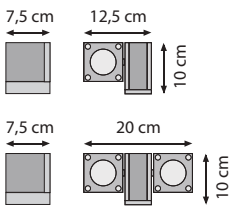

>>> ROTABILITY 270°

INSTALLATION OPTION

JUB5625	Connection Box IP68 - 3x4 mm ²			30 €
---------	---	--	--	------

QBG1D220EP	Q-BIC Floor - 1 Lamp Electropolished Stainless Steel	220V/GU10 - LED 5W / Flat Optic		290 €
QBG2D220EP	Q-BIC Floor - 2 Lamps Electropolished Stainless Steel	220V/GU10 - LED 5W / Flat Optic		480 €
QBW1D220EP	Q-BIC Wall - 1 Lamp Electropolished Stainless Steel	220V/GU10 - LED 5W / Flat Optic		290 €
QBW2D220EP	Q-BIC Wall - 2 Lamps Electropolished Stainless Steel	220V/GU10 - LED 5W / Flat Optic		480 €
QBWVD220EP	Q-BIC Wall - 1 Lamp Electropolished Stainless Steel	220V/GU10 - LED 5W / Flat Optic		285 €