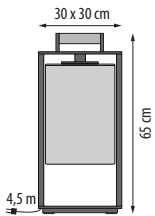

REF.	DESCRIPTION	LIGHT SOURCE	EUR excl VAT
DOMESBCL	Alu Powder Coated Black - Hand Made Clear Glass	INCLUDED Decorative Bulb	CE IP43 A-G 650 €
DOMESBSM	Alu Powder Coated Black - Hand Made Smoke Glass	INCLUDED Decorative Bulb	CE IP43 A-G 695 €
DOMESBAM	Alu Powder Coated Black - Hand Made Amber Glass	INCLUDED Decorative Bulb	CE IP43 A-G 695 €
DOMESWCL	Alu Powder Coated White - Hand Made Clear Glass	INCLUDED Decorative Bulb	CE IP43 A-G 650 €
DOMESWSM	Alu Powder Coated White - Hand Made Smoke Glass	INCLUDED Decorative Bulb	CE IP43 A-G 695 €
DOMESWAM	Alu Powder Coated White - Hand Made Amber Glass	INCLUDED Decorative Bulb	CE IP43 A-G 695 €

DOME GATE