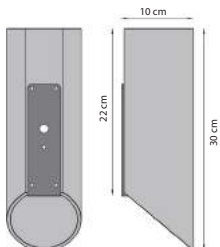

REF.	DESCRIPTION	LIGHT SOURCE	EUR excl VAT
CLOW	Cloche Wall - Teak Wood Hand made clear glass	Decorative LED filament Bulb incl. 220V / E27 - 300lm / 2200K	295 €

MOSO WALL UP

REF.	DESCRIPTION	LIGHT SOURCE	EUR excl VAT
MSOWUW	Moso Wall Up - Porcelain WHITE + adjustable Beam	LED - 3W - Driver incl. 450lm / 2700K 100-240V 50/60Hz	250 €
MSOWUB	Moso Wall Up - Porcelain BLACK + adjustable Beam	LED - 3W - Driver incl. 450lm / 2700K 100-240V 50/60Hz	250 €
MSOWUNB	Moso Wall Up - Porcelain NIGHT BLUE + adjustable Beam	LED - 3W - Driver incl. 450lm / 2700K 100-240V 50/60Hz	250 €