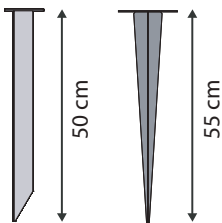

ACCESSOIRES

NOT INCLUDED IN THE PRICES OF THE FIXTURES

REF.	DESCRIPTION	FITTING - BULB	EUR excl VAT
LIGB	Stainless Steel Spike: LIG / NOR / LUF / REC / ELL / IRN		38 €
LBN	Stainless Steel Spike: NOC / CBR / QB30 / QB60 / TWIN		32 €
LBQ	Stainless Steel Spike: QBG1D220EP / QBG2D220EP / QBWVD220EP		32 €
LBNPT	Stainless Steel Spike: NPT		42 €
LBD	Galvanised Steel Spike: DOMEM / DOME F		58 €
LBL	Stainless Steel Spike: LOG		50 €
LBR	Galvanised Stell Spike: RUS		37 €
BL360	Perforated Screen 360° Stainless Steel		19 €
BL180	Perforated Screen 180° Stainless Steel		19 €
BINLS	LED insert for new or replacement fixtures	LED 8,5W - 470lm 3000K 230V 50Hz	80 €
BIN2	E27 Lamp Holder: CLB / LPL180 / LIG / ELL / REC / NOR / IRN / RUS / NPT (order the BIN2 LUF and the color (A-Z)	220V/E27 - LED/FLUO max 11W	25 €
BIN4	E27 Lamp Holder: NOC	220V/E27 - LED/FLUO max 11W	35 €
BINHHV1	Halogen Lamp Housing (high voltage): ELL / IRN / RUS / NOR / REC / NPT / LIG	220V/G9 - LED/HALO 25W	42 €