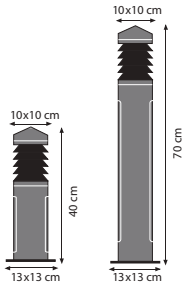

LIGHTHOUSE

REF.	DESCRIPTION	RECOMMENDED LIGHT SOURCE	EUR excl VAT
LIG40	Lighthouse 40 cm Teak	220V/E27 - LED / FLUO max 11W	320 €
LIG40ST	Lighthouse 40 cm Granite	220V/E27 - LED / FLUO max 11W	355 €
LIG70	Lighthouse 70 cm Teak	220V/E27 - LED / FLUO max 11W	395 €
LIG70ST	Lighthouse 70 cm Granite	220V/E27 - LED / FLUO max 11W	430 €
INSTALLATION OPTION			
JUB5625	Connection Box IP68 - 3x4 mm²		32 €
FITTING OPTION			
BINLS	For new or replacement fixtures	LED - 8,5W - Driver incl. 470lm / 3000K 230V 50Hz	80 €