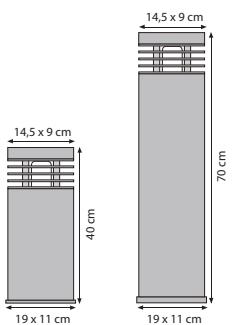

RECTAN

REF.	DESCRIPTION	RECOMMENDED LIGHT SOURCE	EUR excl VAT
REC40	Rectan 40 cm Teak	220V/E27 - LED / FLUO max 11W	395 €
REC40ST	Rectan 40 cm Granite	220V/E27 - LED / FLUO max 11W	410 €
REC70	Rectan 70 cm Teak	220V/E27 - LED / FLUO max 11W	495 €
REC70ST	Rectan 70 cm Granite	220V/E27 - LED / FLUO max 11W	510 €
INSTALLATION OPTION			
JUB5625	Connection Box IP68 - 3x4 mm²		32 €
FITTING OPTION			
BINLS	For new or replacement fixtures	LED - 8,5W - Driver incl. 470lm / 3000K 230V 50Hz	80 €