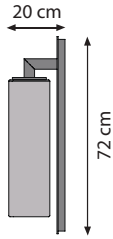

DOME WALL

REF.	DESCRIPTION	LIGHT SOURCE	EUR excl VAT
DOMEWBCL	Alu Powder Coated Black - Hand Made Clear Glass	INCLUDED Decorative Bulb	425 €
DOMEWBSM	Alu Powder Coated Black - Hand Made Smoke Glass	INCLUDED Decorative Bulb	470 €
DOMEWBAM	Alu Powder Coated Black - Hand Made Amber Glass	INCLUDED Decorative Bulb	470 €
DOMEWWCL	Alu Powder Coated White - Hand Made Clear Glass	INCLUDED Decorative Bulb	425 €
DOMEWWSM	Alu Powder Coated White - Hand Made Smoke Glass	INCLUDED Decorative Bulb	470 €
DOMEWWAM	Alu Powder Coated White - Hand Made Amber Glass	INCLUDED Decorative Bulb	470 €