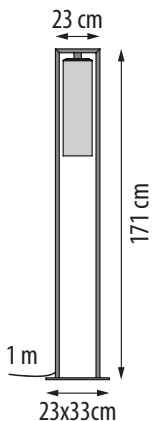

DOME FLOOR

REF.	DESCRIPTION	LIGHT SOURCE	EUR excl VAT
DOMEFBCL	Alu Powder Coated Black - Hand Made Clear Glass	INCLUDED Decorative Bulb	495 €
DOMEFBSM	Alu Powder Coated Black - Hand Made Smoke Glass	INCLUDED Decorative Bulb	545 €
DOMEFBAM	Alu Powder Coated Black - Hand Made Amber Glass	INCLUDED Decorative Bulb	545 €
DOMEFWCL	Alu Powder Coated White - Hand Made Clear Glass	INCLUDED Decorative Bulb	495 €
DOMEFWSM	Alu Powder Coated White - Hand Made Smoke Glass	INCLUDED Decorative Bulb	545 €
DOMEFWAM	Alu Powder Coated White - Hand Made Amber Glass	INCLUDED Decorative Bulb	545 €

INSTALLATION OPTION

JUB5625	Connection Box Ip68 - 3x4 mm²		30 €