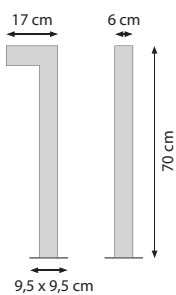

SPIKY

REF.	DESCRIPTION	LIGHT SOURCE	EUR excl VAT
SPK	Spiky 10 x 100 cm Antique Brass POWERLED	LED - 5W - 350lm 2700K 100-240V 50/60Hz	245 €
SPKG	Spiky 10 x 40 cm Antique Brass POWERLED	LED - 5W - 350lm 2700K 100-240V 50/60Hz	235 €
REQUIRED			
LEDCONKIT	IP68 LED Driver 350mA 9W 100-240V 50-60Hz DR1 + Connection box JUB5625 + Junction Box JUB5630		89 €
OR			
DR1	IP68 LED Driver 350mA 9W 100-240V 50-60Hz		37 €

SPIKY LOUNGE

REF.	DESCRIPTION	LIGHT SOURCE	EUR excl VAT
SPL	Spiky Floor Lamp Antique Brass POWERLED	LED - 5W - Driver 350mA incl. 350lm 2700K 100-240V 50/60Hz	595 €

BULLET

REF.	DESCRIPTION	RECOMMENDED LIGHT SOURCE	EUR excl VAT
BLT220	Bullet Zinc - ADJUSTABLE 8x13 x H.110cm	220V/GU10 - LED 5W / Flat Optic	265 €
BLTG220	Bullet Zinc - SPIKE 8x13 x H.40cm	220V/GU10 - LED 5W / Flat Optic	225 €
INSTALLATION OPTION			
JUB5625	Connection Box IP68 - 3x4 mm²		32 €
LIGHT SOURCE			
BLTLA	Bullet Antique Brass - adjustable 8x13 x H.110cm	LED - 3W - Driver incl. 450lm / 2700K 100-240V 50/60Hz	395 €

TWIN

REF.	DESCRIPTION	LIGHT SOURCE	EUR excl VAT
TWIN70G	Twin 70 cm Corian Grey POWERLED	LED - 5W - Driver 350mA incl. 350lm 100-240V 50/60Hz	595 €
TWIN70W	Twin 70 cm Corian White POWERLED	LED - 5W - Driver 350mA incl. 350lm 100-240V 50/60Hz	595 €
TWINWG	Twin Wall Corian Grey POWERLED	LED - 5W - Driver 350mA incl. 350lm 100-240V 50/60Hz	265 €
TWINWW	Twin Wall Corian White POWERLED	LED - 5W - Driver 350mA incl. 350lm 100-240V 50/60Hz	265 €
TWINUG	Twin Up or Down Corian Grey POWERLED	LED - 5W - Driver 350mA incl. 350lm 100-240V 50/60Hz	315 €
TWINUW	Twin Up or Down Corian White POWERLED	LED - 5W - Driver 350mA incl. 350lm 100-240V 50/60Hz	315 €