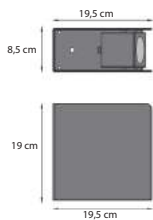

WWW.ROYALBOTANIA.COM | INFO@ROYALBOTANIA.COM

INDEX

NON	4
NON-SIDE	4
TESLA	4
TESLA CEILING	4
CLOCHE WALL	4
MOSO UP OR DOWN	4
MOSO GROUND	4
BEACON	5
BEACON WALL	5
BEAMY	5
WALLY	5
OMEGA	5
ZINK	5
PRATO	5
LIGHTHOUSE	6
RUSTY	6
IRONY	6
NORTHPOLE	6
RECTAN	6
ELLIPSE	7
NEPTUNE	7
NOCTUS	7
Q-BIC	8
COBRA	8
SPIKY	9
SPIKY LOUNGE	9
BULLET	9
TWIN	9
LOG	10
PARKER	10
GLOW	10
3D	10
60T	10
CLUB	10
DOME WALL	11
DOME CEILING	11
DOME FLOOR	11
DOME MOVE	12
DOME SMALL	12
DOME GATE	12
DOME REPLACEMENT GLASSES	13
ACCESSORIES	13