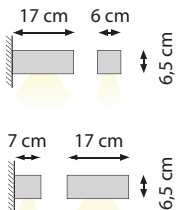

TWIN

REF.	DESCRIPTION	LIGHT SOURCE	EUR excl VAT
TWIN70G	Twin 70 cm Corian Grey POWERLED	LED - 5W - Driver 350mA incl. 350lm 100-240V 50/60Hz	595 €
TWIN70W	Twin 70 cm Corian White POWERLED	LED - 5W - Driver 350mA incl. 350lm 100-240V 50/60Hz	595 €
TWINWG	Twin Wall Corian Grey POWERLED	LED - 5W - Driver 350mA incl. 350lm 100-240V 50/60Hz	265 €
TWINWW	Twin Wall Corian White POWERLED	LED - 5W - Driver 350mA incl. 350lm 100-240V 50/60Hz	265 €
TWINUG	Twin Up or Down Corian Grey POWERLED	LED - 5W - Driver 350mA incl. 350lm 100-240V 50/60Hz	315 €
TWINUW	Twin Up or Down Corian White POWERLED	LED - 5W - Driver 350mA incl. 350lm 100-240V 50/60Hz	315 €