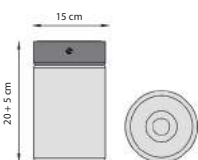

TESLA CEILING

REF.	DESCRIPTION	LIGHT SOURCE	EUR excl VAT
TSLC	Tesla Ceiling - Black Aluminum powder coated - Hand made glass	Decorative LED filament Bulb incl. 220V / E27 - 300lm / 2200K	300 €