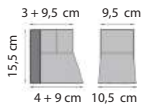

BEACON

REF.	DESCRIPTION	LIGHT SOURCE	EUR excl VAT
BCNWW	Beacon Wall - Teak - Porcelain WHITE	LED - 3W - Driver incl. 450lm / 2700K 100-240V 50/60Hz	380 €
BCNWB	Beacon Wall - Teak - Porcelain BLACK	LED - 3W - Driver incl. 450lm / 2700K 100-240V 50/60Hz	380 €
BCN140W	Beacon - Teak - Porcelain WHITE	LED - 3W - Driver incl. 450lm / 2700K 100-240V 50/60Hz	555 €
BCN140B	Beacon - Teak - Porcelain BLACK	LED - 3W - Driver incl. 450lm / 2700K 100-240V 50/60Hz	555 €
INSTALLATION OPTION			
JUB5625	Connection Box IP68 - 3x4 mm²		32 €

BEAMY

REF.	DESCRIPTION	RECOMMENDED LIGHT SOURCE	EUR excl VAT
BMYW220	Beamy Wall Antique Brass	220V / GU10-LED 5 W / Flat Optic	135 €
BMYZ220	Beamy Wall Zinc	220V / GU10-LED 5 W / Flat Optic	135 €
BMY100220	Beamy 100 cm Teak Antique Brass	220V / GU10-LED 5 W / Flat Optic	295 €
BMY100Z220	Beamy 100 cm Zinc	220V / GU10-LED 5 W / Flat Optic	295 €
INSTALLATION OPTION			
JUB5625	Connection Box IP68 - 3x4 mm²		32 €

WALLY

REF.	DESCRIPTION	RECOMMENDED LIGHT SOURCE	EUR excl VAT
WAL1D220	Wally Wall Antique Brass	220V / GU10-LED 5 W / Flat Optic	120 €

OMEGA

REF.	DESCRIPTION	RECOMMENDED LIGHT SOURCE	EUR excl VAT
OMG1D220EP	Omega Down Lighter Electropolished Stainless Steel	220V / GU10-LED 5 W / Flat Optic	225 €
OMG2D220EP	Omega Up & Down Lighter Electropolished Stainless Steel	220V / GU10-LED 5 W / Flat Optic	350 €

ZINK

REF.	DESCRIPTION	LIGHT SOURCE	EUR excl VAT
ZINKW	Zinc Downlight - POWERLED	LED - 5W - Driver 350mA incl. 250lm 100-240V 50-60Hz	195 €

PRATO

REF.	DESCRIPTION	LIGHT SOURCE	EUR excl VAT
PRTWW	Prato Wall Aluminum Powder Coated White	LED - 5,8W - Driver 500mA incl. 540lm 3000K 100-240V 50/60Hz	335 €
PRTWA	Prato Wall Aluminum Powder Coated Anthracite	LED - 5,8W - Driver 500mA incl. 540lm 3000K 100-240V 50/60Hz	335 €
PRTWS	Prato Wall Aluminum Powder Coated Sand	LED - 5,8W - Driver 500mA incl. 540lm 3000K 100-240V 50/60Hz	335 €