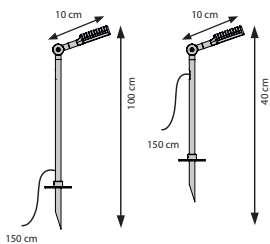

SPIKY

REF.	DESCRIPTION	LIGHT SOURCE	EUR excl VAT
SPK	Spiky 10 x 100 cm Antique Brass POWERLED	LED - 5W - 350lm 2700K 100-240V 50/60Hz	245 €
SPKG	Spiky 10 x 40 cm Antique Brass POWERLED	LED - 5W - 350lm 2700K 100-240V 50/60Hz	235 €
REQUIRED			
LEDCONKIT	IP68 LED Driver 350mA 9W 100-240V 50-60Hz DR1 + Connection box JUB5625 + Junction Box JUB5630		89 €
OR			
DR1	IP68 LED Driver 350mA 9W 100-240V 50-60Hz		37 €