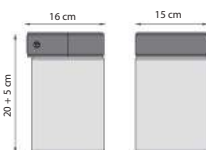

TESLA WALL

REF.	DESCRIPTION	LIGHT SOURCE	EUR excl VAT
TSLW	Tesla Wall - Black Aluminum powder coated - Hand made glass	Decorative LED filament Bulb incl. 220V / E27 - 300lm / 2200K	380 €