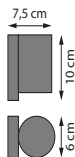

BEACON

REF.	DESCRIPTION	LIGHT SOURCE	EUR excl VAT
BCNWW	Beacon Wall - Teak - Porcelain WHITE	LED - 3W - Driver incl. 450lm / 2700K 100-240V 50/60Hz	380 €
BCNWB	Beacon Wall - Teak - Porcelain BLACK	LED - 3W - Driver incl. 450lm / 2700K 100-240V 50/60Hz	380 €
BCN140W	Beacon - Teak - Porcelain WHITE	LED - 3W - Driver incl. 450lm / 2700K 100-240V 50/60Hz	555 €
BCN140B	Beacon - Teak - Porcelain BLACK	LED - 3W - Driver incl. 450lm / 2700K 100-240V 50/60Hz	555 €
INSTALLATION OPTION			
JUB5625	Connection Box IP68 - 3x4 mm²		32 €

BEAMY

REF.	DESCRIPTION	RECOMMENDED LIGHT SOURCE	EUR excl VAT
BMYW220	Beamy Wall Antique Brass	220V / GU10-LED 5 W / Flat Optic	135 €
BMYZ220	Beamy Wall Zinc	220V / GU10-LED 5 W / Flat Optic	135 €
BMY100220	Beamy 100 cm Teak Antique Brass	220V / GU10-LED 5 W / Flat Optic	295 €
BMY100Z220	Beamy 100 cm Zinc	220V / GU10-LED 5 W / Flat Optic	295 €
INSTALLATION OPTION			
JUB5625	Connection Box IP68 - 3x4 mm²		32 €

WALLY

REF.	DESCRIPTION	RECOMMENDED LIGHT SOURCE	EUR excl VAT
WAL1D220	Wally Wall Antique Brass	220V / GU10-LED 5 W / Flat Optic	120 €

OMEGA

REF.	DESCRIPTION	RECOMMENDED LIGHT SOURCE	EUR excl VAT
OMG1D220EP	Omega Down Lighter Electropolished Stainless Steel	220V / GU10-LED 5 W / Flat Optic	225 €
OMG2D220EP	Omega Up & Down Lighter Electropolished Stainless Steel	220V / GU10-LED 5 W / Flat Optic	350 €

ZINK

REF.	DESCRIPTION	LIGHT SOURCE	EUR excl VAT
ZINKW	Zinc Downlight - POWERLED	LED - 5W - Driver 350mA incl. 250lm 100-240V 50-60Hz	195 €

PRATO

REF.	DESCRIPTION	LIGHT SOURCE	EUR excl VAT
PRTWW	Prato Wall Aluminum Powder Coated White	LED - 5,8W - Driver 500mA incl. 540lm 3000K 100-240V 50/60Hz	335 €
PRTWA	Prato Wall Aluminum Powder Coated Anthracite	LED - 5,8W - Driver 500mA incl. 540lm 3000K 100-240V 50/60Hz	335 €
PRTWS	Prato Wall Aluminum Powder Coated Sand	LED - 5,8W - Driver 500mA incl. 540lm 3000K 100-240V 50/60Hz	335 €