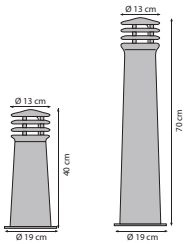

LIGHTHOUSE

REF.	DESCRIPTION	RECOMMENDED LIGHT SOURCE	EUR excl VAT
LIG40	Lighthouse 40 cm Teak	220V/E27 - LED / FLUO max 11W	320 €
LIG40ST	Lighthouse 40 cm Granite	220V/E27 - LED / FLUO max 11W	355 €
LIG70	Lighthouse 70 cm Teak	220V/E27 - LED / FLUO max 11W	395 €
LIG70ST	Lighthouse 70 cm Granite	220V/E27 - LED / FLUO max 11W	430 €
INSTALLATION OPTION			
JUB5625	Connection Box IP68 - 3x4 mm ²		32 €
FITTING OPTION			
BINLS	For new or replacement fixtures	LED - 8,5W - Driver incl. 470lm / 3000K 230V 50Hz	80 €