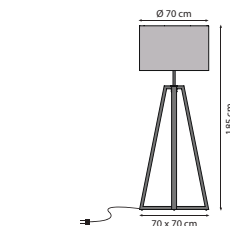

LOG

REF.	DESCRIPTION	LIGHT SOURCE	EUR excl VAT
LOG70	Log 70 cm Teak - POWERLED >>> ROTATABILITY 120°	LED - 5W - Driver 350mA incl. 350lm 2700K 100-240V 50/60Hz	455 €
INSTALLATION OPTION			
JUB5625	Connection Box IP68 - 3x4 mm²		32 €
LOGW	Log Wall Teak - POWERLED >>> ROTATABILITY 90°	LED - 5W - Driver 350mA incl. 350lm 2700K 100-240V 50/60Hz	265 €

PARKER

REF.	DESCRIPTION	LIGHT SOURCE	EUR excl VAT
PRKW	Parker Wall Antique Brass POWERLED	LED - 5,8W - Driver 500mA incl. 540lm 3000K 100-240V 50/60Hz	565 €
PRKF	Parker Flood Antique Brass + plug POWERLED (granite base incl.)	LED - 8,3W - Driver 750mA incl. 720lm 3000K 100-240V 50/60Hz	1045 €
PRKP	Parker Path Antique Brass + plug POWERLED (spike incl.)	LED - 8,3W - Driver 750mA incl. 720lm 3000K 100-240V 50/60Hz	795 €

GLOW

REF.	DESCRIPTION	LIGHT SOURCE	EUR excl VAT
GLW	Glow - Floor Lamp Aluminum White + Teak + PE shade	LED - 6W - 700lm 2700K 100-240V 50/60Hz	1280 €

3D

REF.	DESCRIPTION	RECOMMENDED LIGHT SOURCE	EUR excl VAT
3D	3D Floor Lamp Alu Powder Coated White - Shade in 3D in washable Fabric	220V/E27 - LED / FLUO max 11W	1145 €
033DBALLAST	Granite Ballast 8Kg Ø40cm		95 €

60T

REF.	DESCRIPTION	RECOMMENDED LIGHT SOURCE	EUR excl VAT
60T	60T Big Standing Lamp Stainless Steel - Electropolished Granite Base	220V/E27 - LED / FLUO globe max 20W	1095 €

CLUB

REF.	DESCRIPTION	RECOMMENDED LIGHT SOURCE	EUR excl VAT
CLB	Club Floor Lamp Teak / Stainless Steel - EP Beige Shade	220V/E27 - LED / FLUO max 11W	1145 €
LIGHT SOURCE			
CLBAM	Club Floor Lamp Teak / Stainless Steel - EP - LED version Amber Shade	LED - 4W - Driver incl. 700lm 2700K 100-240V 50/60Hz	1250 €