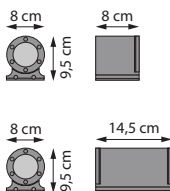

BEACON

REF.	DESCRIPTION	LIGHT SOURCE	EUR excl VAT
BCNWW	Beacon Wall - Teak - Porcelain WHITE	LED - 3W - Driver incl. 450lm / 2700K 100-240V 50/60Hz	380 €
BCNWB	Beacon Wall - Teak - Porcelain BLACK	LED - 3W - Driver incl. 450lm / 2700K 100-240V 50/60Hz	380 €
BCN140W	Beacon - Teak - Porcelain WHITE	LED - 3W - Driver incl. 450lm / 2700K 100-240V 50/60Hz	555 €
BCN140B	Beacon - Teak - Porcelain BLACK	LED - 3W - Driver incl. 450lm / 2700K 100-240V 50/60Hz	555 €
INSTALLATION OPTION			
JUB5625	Connection Box IP68 - 3x4 mm²		32 €

BEAMY

REF.	DESCRIPTION	RECOMMENDED LIGHT SOURCE	EUR excl VAT
BMYW220	Beamy Wall Antique Brass	220V / GU10-LED 5 W / Flat Optic	135 €
BMYZ220	Beamy Wall Zinc	220V / GU10-LED 5 W / Flat Optic	135 €
BMY100220	Beamy 100 cm Teak Antique Brass	220V / GU10-LED 5 W / Flat Optic	295 €
BMY100Z220	Beamy 100 cm Zinc	220V / GU10-LED 5 W / Flat Optic	295 €
INSTALLATION OPTION			
JUB5625	Connection Box IP68 - 3x4 mm²		32 €

WALLY

REF.	DESCRIPTION	RECOMMENDED LIGHT SOURCE	EUR excl VAT
WAL1D220	Wally Wall Antique Brass	220V / GU10-LED 5 W / Flat Optic	120 €

OMEGA

REF.	DESCRIPTION	RECOMMENDED LIGHT SOURCE	EUR excl VAT
OMG1D220EP	Omega Down Lighter Electropolished Stainless Steel	220V / GU10-LED 5 W / Flat Optic	225 €
OMG2D220EP	Omega Up & Down Lighter Electropolished Stainless Steel	220V / GU10-LED 5 W / Flat Optic	350 €

ZINK

REF.	DESCRIPTION	LIGHT SOURCE	EUR excl VAT
ZINKW	Zinc Downlight - POWERLED	LED - 5W - Driver 350mA incl. 250lm 100-240V 50-60Hz	195 €

PRATO

REF.	DESCRIPTION	LIGHT SOURCE	EUR excl VAT
PRTWW	Prato Wall Aluminum Powder Coated White	LED - 5,8W - Driver 500mA incl. 540lm 3000K 100-240V 50/60Hz	335 €
PRTWA	Prato Wall Aluminum Powder Coated Anthracite	LED - 5,8W - Driver 500mA incl. 540lm 3000K 100-240V 50/60Hz	335 €
PRTWS	Prato Wall Aluminum Powder Coated Sand	LED - 5,8W - Driver 500mA incl. 540lm 3000K 100-240V 50/60Hz	335 €