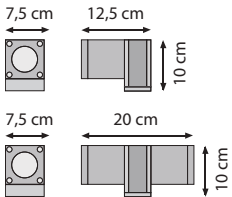

>>> ROTABILITY 270°

INSTALLATION OPTION

JUB5625	Connection Box IP68 - 3x4 mm ²			30 €
---------	---	--	--	------

QBG1D220EP	Q-BIC Floor - 1 Lamp Electropolished Stainless Steel	220V/GU10 - LED 5W / Flat Optic		290 €
QBG2D220EP	Q-BIC Floor - 2 Lamps Electropolished Stainless Steel	220V/GU10 - LED 5W / Flat Optic		480 €
QBW1D220EP	Q-BIC Wall - 1 Lamp Electropolished Stainless Steel	220V/GU10 - LED 5W / Flat Optic		290 €
QBW2D220EP	Q-BIC Wall - 2 Lamps Electropolished Stainless Steel	220V/GU10 - LED 5W / Flat Optic		480 €
QBWVD220EP	Q-BIC Wall - 1 Lamp Electropolished Stainless Steel	220V/GU10 - LED 5W / Flat Optic		285 €