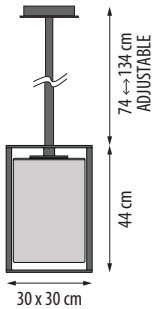

DOME CEILING LONG

REF.	DESCRIPTION	LIGHT SOURCE	EUR excl VAT
DOMECBCL	Alu Powder Coated Black - Hand Made Clear Glass	INCLUDED Decorative Bulb	750 €
DOMECBSM	Alu Powder Coated Black - Hand Made Smoke Glass	INCLUDED Decorative Bulb	795 €
DOMECBAM	Alu Powder Coated Black - Hand Made Amber Glass	INCLUDED Decorative Bulb	795 €
DOMECWCL	Alu Powder Coated White - Hand Made Clear Glass	INCLUDED Decorative Bulb	750 €
DOMECWSM	Alu Powder Coated White - Hand Made Smoke Glass	INCLUDED Decorative Bulb	795 €
DOMECWAM	Alu Powder Coated White - Hand Made Amber Glass	INCLUDED Decorative Bulb	795 €