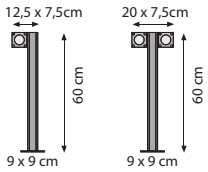

Q-BIC

REF.	DESCRIPTION	RECOMMENDED LIGHT SOURCE		EUR excl VAT
QB301D220EP	Q-BIC 30 cm - 1 Lamp Electropolished Stainless Steel	220V/GU10 - LED 5W / Flat Optic		360 €
QB302D220EP	Q-BIC 30 cm - 2 Lamps Electropolished Stainless Steel	220V/GU10 - LED 5W / Flat Optic		535 €
QB601D220EP	Q-BIC 60 cm - 1 Lamp Electropolished Stainless Steel	220V/GU10 - LED 5W / Flat Optic		485 €
QB602D220EP	Q-BIC 60 cm - 2 Lamps Electropolished Stainless Steel	220V/GU10 - LED 5W / Flat Optic		650 €

>>> ROTABILITY 270°

INSTALLATION OPTION

JUB5625	Connection Box IP68 - 3x4 mm²			30 €