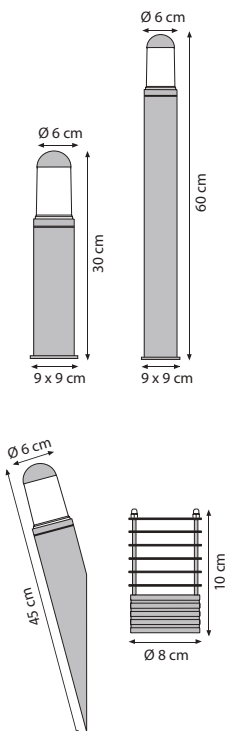

NOCTUS

REF.	DESCRIPTION	RECOMMENDED LIGHT SOURCE	EUR excl VAT
NOC30	Noctus 30 cm Stainless Steel	220V/E27 - LED / FLUO max 11W	105 €
NOC60	Noctus 60 cm Stainless Steel	220V/E27 - LED / FLUO max 11W	145 €
INSTALLATION OPTION			
JUB5625	Connection Box IP68 - 3x4 mm²		32 €
NOCW	Noctus Wall Stainless Steel	220V/E27 - LED / FLUO max 11W	120 €
NOCT	Noctus Top Stainless Steel	220V/E27 - LED / FLUO max 11W	90 €
FITTING OPTION			
BINLS	For new or replacement fixtures	LED - 8,5W - Driver incl. 470lm / 3000K 270V 50Hz	80 €

Treatment for use of stainless steel parts in marine environment or demand.
Do not install energy saving bulbs on a movement detector!
Traitement pour utilisation des pièces en acier inoxydable en milieu marin sur demande.
Ne pas installer les ampoules fluorescente sur un détecteur de mouvement!
Die Behandlung für den Einsatz von Edelstahlteilen in Meeresumwelt ist auf Anfrage.
Installieren Sie keine Sparbirne auf einem Bewegungsmelder!