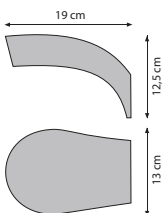

COBRA

REF.	DESCRIPTION	LIGHT SOURCE		EUR excl VAT
CBR605	Cobra 60 cm Stainless Steel POWERLED	LED - 5W - Driver 350mA incl. 350lm 2700K 100-240V 50/60Hz		485 €
JUB5625	Connection Box IP68 - 3x4 mm²			32 €
CBRW5	Cobra Wall Stainless Steel POWERLED	LED - 5W - Driver 350mA incl. 350lm 2700K 100-240V 50/60Hz		365 €

Treatment for use of stainless steel parts in marine environment or demand.
Do not install energy saving bulbs on a movement detector!
Traitement pour utilisation des pièces en acier inoxydable en milieu marin sur demande.
Ne pas installer les ampoules fluorescente sur un détecteur de mouvement!
Die Behandlung für den Einsatz von Edelstahlteilen in Meeresumwelt ist auf Anfrage.
Installieren Sie keine Sparbirne auf einem Bewegungsmelder!