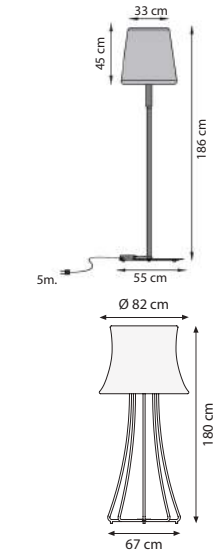

LOG

REF.	DESCRIPTION	LIGHT SOURCE	EUR excl VAT
LOG70	Log 70 cm Teak - POWERLED >>> ROTATABILITY 120°	LED - 5W - Driver 350mA incl. 350lm 2700K 100-240V 50/60Hz	455 €
INSTALLATION OPTION			
JUB5625	Connection Box IP68 - 3x4 mm²		32 €
LOGW	Log Wall Teak - POWERLED >>> ROTATABILITY 90°	LED - 5W - Driver 350mA incl. 350lm 2700K 100-240V 50/60Hz	265 €

PARKER

REF.	DESCRIPTION	LIGHT SOURCE	EUR excl VAT
PRKW	Parker Wall Antique Brass POWERLED	LED - 5,8W - Driver 500mA incl. 540lm 3000K 100-240V 50/60Hz	565 €
PRKF	Parker Flood Antique Brass + plug POWERLED (granite base incl.)	LED - 8,3W - Driver 750mA incl. 720lm 3000K 100-240V 50/60Hz	1045 €
PRKP	Parker Path Antique Brass + plug POWERLED (spike incl.)	LED - 8,3W - Driver 750mA incl. 720lm 3000K 100-240V 50/60Hz	795 €

GLOW

REF.	DESCRIPTION	LIGHT SOURCE	EUR excl VAT
GLW	Glow - Floor Lamp Aluminum White + Teak + PE shade	LED - 6W - 700lm 2700K 100-240V 50/60Hz	1280 €

3D

REF.	DESCRIPTION	RECOMMENDED LIGHT SOURCE	EUR excl VAT
3D	3D Floor Lamp Alu Powder Coated White - Shade in 3D in washable Fabric	220V/E27 - LED / FLUO max 11W	1145 €
033DBALLAST	Granite Ballast 8Kg Ø40cm		95 €

60T

REF.	DESCRIPTION	RECOMMENDED LIGHT SOURCE	EUR excl VAT
60T	60T Big Standing Lamp Stainless Steel - Electropolished Granite Base	220V/E27 - LED / FLUO globe max 20W	1095 €

CLUB

REF.	DESCRIPTION	RECOMMENDED LIGHT SOURCE	EUR excl VAT
CLB	Club Floor Lamp Teak / Stainless Steel - EP Beige Shade	220V/E27 - LED / FLUO max 11W	1145 €
LIGHT SOURCE			
CLBAM	Club Floor Lamp Teak / Stainless Steel - EP - LED version Amber Shade	LED - 4W - Driver incl. 700lm 2700K 100-240V 50/60Hz	1250 €