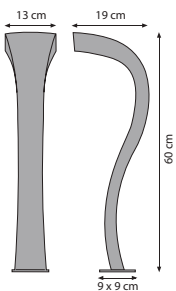

COBRA

REF.	DESCRIPTION	LIGHT SOURCE		EUR excl VAT
CBR605	Cobra 60 cm Stainless Steel POWERLED	LED - 5W - Driver 350mA incl. 350lm 2700K 100-240V 50/60Hz		485 €
JUB5625	Connection Box IP68 - 3x4 mm²			32 €
CBRW5	Cobra Wall Stainless Steel POWERLED	LED - 5W - Driver 350mA incl. 350lm 2700K 100-240V 50/60Hz		365 €

Treatment for use of stainless steel parts in marine environment or demand.
Do not install energy saving bulbs on a movement detector!
Traitement pour utilisation des pièces en acier inoxydable en milieu marin sur demande.
Ne pas installer les ampoules fluorescente sur un détecteur de mouvement!
Die Behandlung für den Einsatz von Edelstahlteilen in Meeresumwelt ist auf Anfrage.
Installieren Sie keine Sparbirne auf einem Bewegungsmelder!