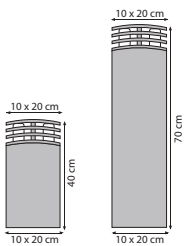

IRONY

REF.	DESCRIPTION	RECOMMENDED LIGHT SOURCE	EUR excl VAT
IRN40	Irony 40 cm - Cast Iron	220V/E27 - LED / FLUO max 11W	275 €
IRN70	Irony 70 cm - Cast Iron	220V/E27 - LED / FLUO max 11W	365 €
CONNECTION BOX INCLUDED			
	Connection Box IP68 - 3x4 mm²		32 €
FITTING OPTION			
BINLS	For new or replacement fixtures	LED - 8,5W - Driver incl. 470lm / 3000K 230V 50Hz	80 €