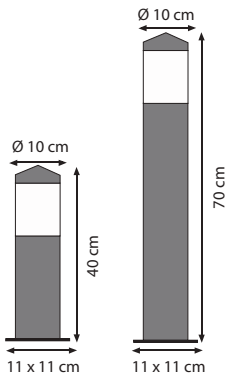

NORTHPOLE

REF.	DESCRIPTION	RECOMMENDED LIGHT SOURCE	EUR excl VAT
NOR40	Northpole 40 cm Teak	220V/E27 - LED / FLUO max 11W	250 €
NOR40ST	Northpole 40 cm Granite	220V/E27 - LED / FLUO max 11W	280 €
NOR70	Northpole 70 cm Teak	220V/E27 - LED / FLUO max 11W	295 €
NOR70ST	Northpole 70 cm Granite	220V/E27 - LED / FLUO max 11W	335 €
INSTALLATION OPTION			
JUB5625	Connection Box IP68 - 3x4 mm²		32 €
FITTING OPTION			
BINLS	For new or replacement fixtures	LED - 8,5W - Driver incl. 470lm / 3000K 230V 50Hz	80 €