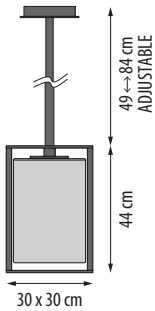

DOME CEILING SHORT

REF.	DESCRIPTION	LIGHT SOURCE	EUR excl VAT
DOMECBCL	Alu Powder Coated Black - Hand Made Clear Glass	INCLUDED Decorative Bulb	750 €
DOMECBSM	Alu Powder Coated Black - Hand Made Smoke Glass	INCLUDED Decorative Bulb	795 €
DOMECBAM	Alu Powder Coated Black - Hand Made Amber Glass	INCLUDED Decorative Bulb	795 €
DOMECWCL	Alu Powder Coated White - Hand Made Clear Glass	INCLUDED Decorative Bulb	750 €
DOMECWSM	Alu Powder Coated White - Hand Made Smoke Glass	INCLUDED Decorative Bulb	795 €
DOMECWAM	Alu Powder Coated White - Hand Made Amber Glass	INCLUDED Decorative Bulb	795 €