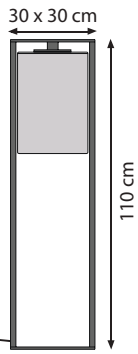

INSTALLATION OPTION

JUB5625	Connection Box Ip68 - 3x4 mm ²		30 €
---------	---	--	------

DOME MOVE

REF.	DESCRIPTION	LIGHT SOURCE	EUR excl VAT
DOMEMBCL	Alu Powder Coated Black - Hand Made Clear Glass	INCLUDED Decorative Bulb	CE IP43 A-G 595 €
DOMEMBSM	Alu Powder Coated Black - Hand Made Smoke Glass	INCLUDED Decorative Bulb	CE IP43 A-G 645 €
DOMEMBAM	Alu Powder Coated Black - Hand Made Amber Glass	INCLUDED Decorative Bulb	CE IP43 A-G 645 €
DOMEMWCL	Alu Powder Coated White - Hand Made Clear Glass	INCLUDED Decorative Bulb	CE IP43 A-G 595 €
DOMEMWSM	Alu Powder Coated White - Hand Made Smoke Glass	INCLUDED Decorative Bulb	CE IP43 A-G 645 €
DOMEMWAM	Alu Powder Coated White - Hand Made Amber Glass	INCLUDED Decorative Bulb	CE IP43 A-G 645 €