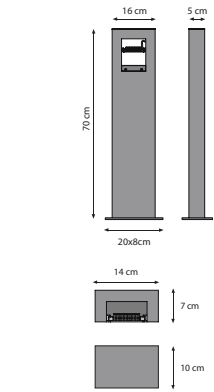

LOG

REF.	DESCRIPTION	LIGHT SOURCE	EUR excl VAT
LOG70	Log 70 cm Teak - POWERLED >>> ROTATABILITY 120°	LED - 5W - Driver 350mA incl. 350lm 2700K 100-240V 50/60Hz	455 €
INSTALLATION OPTION			
JUB5625	Connection Box IP68 - 3x4 mm²		32 €
LOGW	Log Wall Teak - POWERLED >>> ROTATABILITY 90°	LED - 5W - Driver 350mA incl. 350lm 2700K 100-240V 50/60Hz	265 €

PARKER

REF.	DESCRIPTION	LIGHT SOURCE	EUR excl VAT
PRKW	Parker Wall Antique Brass POWERLED	LED - 5,8W - Driver 500mA incl. 540lm 3000K 100-240V 50/60Hz	565 €
PRKF	Parker Flood Antique Brass + plug POWERLED (granite base incl.)	LED - 8,3W - Driver 750mA incl. 720lm 3000K 100-240V 50/60Hz	1045 €
PRKP	Parker Path Antique Brass + plug POWERLED (spike incl.)	LED - 8,3W - Driver 750mA incl. 720lm 3000K 100-240V 50/60Hz	795 €

GLOW

REF.	DESCRIPTION	LIGHT SOURCE	EUR excl VAT
GLW	Glow - Floor Lamp Aluminum White + Teak + PE shade	LED - 6W - 700lm 2700K 100-240V 50/60Hz	1280 €

3D

REF.	DESCRIPTION	RECOMMENDED LIGHT SOURCE	EUR excl VAT
3D	3D Floor Lamp Alu Powder Coated White - Shade in 3D in washable Fabric	220V/E27 - LED / FLUO max 11W	1145 €
033DBALLAST	Granite Ballast 8Kg Ø40cm		95 €

60T

REF.	DESCRIPTION	RECOMMENDED LIGHT SOURCE	EUR excl VAT
60T	60T Big Standing Lamp Stainless Steel - Electropolished Granite Base	220V/E27 - LED / FLUO globe max 20W	1095 €

CLUB

REF.	DESCRIPTION	RECOMMENDED LIGHT SOURCE	EUR excl VAT
CLB	Club Floor Lamp Teak / Stainless Steel - EP Beige Shade	220V/E27 - LED / FLUO max 11W	1145 €
LIGHT SOURCE			
CLBAM	Club Floor Lamp Teak / Stainless Steel - EP - LED version Amber Shade	LED - 4W - Driver incl. 700lm 2700K 100-240V 50/60Hz	1250 €