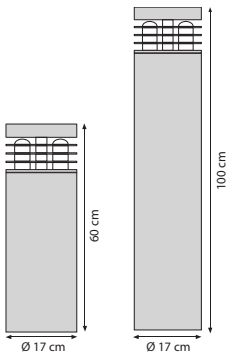

NEPTUNE

REF.	DESCRIPTION	RECOMMENDED LIGHT SOURCE	EUR excl VAT
NPT60	Neptune 60 cm Stainless Steel	3x 220V/E27 - LED / FLUO max 11W	715 €
NPT100	Neptune 100 cm Stainless Steel	3x 220V/E27 - LED / FLUO max 11W	860 €
CONNECTION BOX INCLUDED			
FITTING OPTION			
BINLS	For new or replacement fixtures	LED - 8,5W - Driver incl. 470lm / 3000K 230V 50Hz	80 €

Treatment for use of stainless steel parts in marine environment or demand.
Do not install energy saving bulbs on a movement detector!
Traitement pour utilisation des pièces en acier inoxydable en milieu marin sur demande.
Ne pas installer les ampoules fluorescente sur un détecteur de mouvement!
Die Behandlung für den Einsatz von Edelstahlteilen in Meeresumwelt ist auf Anfrage.
Installieren Sie keine Sparbirne auf einem Bewegungsmelder!