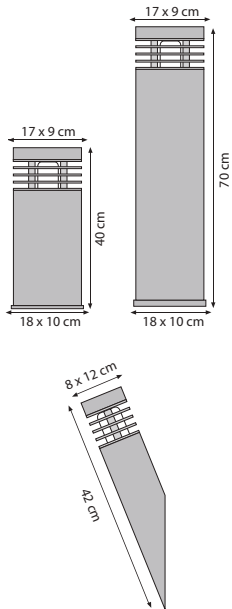

ELLIPSE

REF.	DESCRIPTION	RECOMMENDED LIGHT SOURCE	EUR excl VAT
ELL40	Ellipse 40 cm Teak	220V/E27 - LED / FLUO max 11W	395 €
ELL40ST	Ellipse 40 cm Granite	220V/E27 - LED / FLUO max 11W	410 €
ELL70	Ellipse 70 cm Teak	220V/E27 - LED / FLUO max 11W	495 €
ELL70ST	Ellipse 70 cm Granite	220V/E27 - LED / FLUO max 11W	510 €
INSTALLATION OPTION			
JUB5625	Connection Box IP68 - 3x4 mm²		32 €
ELLW	Ellipse Wall Teak	220V/E27 - LED / FLUO max 11W	335 €
FITTING OPTION			
BINLS	For new or replacement fixtures	LED - 8,5W - Driver incl. 470lm / 3000K 230V 50Hz	80 €