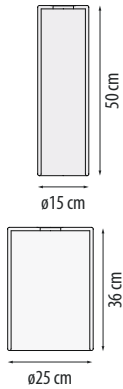

INSTALLATION OPTION

JUB5625	Connection Box Ip68 - 3x4 mm ²		CE IP68 32 €
---------	---	---	--------------

DOME REPLACEMENT GLASSES

REF.	DESCRIPTION		EUR excl VAT
03DOMG01	Hand Made Glass Dome Floor/Wall - Clear		115 €
03DOMG01SM	Hand Made Glass Dome Floor/Wall - Smoke		155 €
03DOMG01AM	Hand Made Glass Dome Floor/Wall - Amber		155 €
03DOMG02	Hand Made Glass Dome Move/Ceiling/Small/Gate - Clear		155 €
03DOMG02SM	Hand Made Glass Dome Move/Ceiling/Small/Gate - Smoke		190 €
03DOMG02AM	Hand Made Glass Dome Move/Ceiling/Small/Gate - Amber		190 €