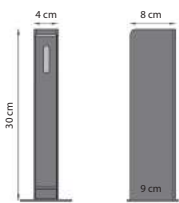

NON-SIDE

REF.	DESCRIPTION	LIGHT SOURCE	EUR excl VAT
NONS	Non-Side - Electro hand polished Stainless Steel	LED - 5W - Driver 350mA incl. 350lm 100-240V 50/60Hz	350 €